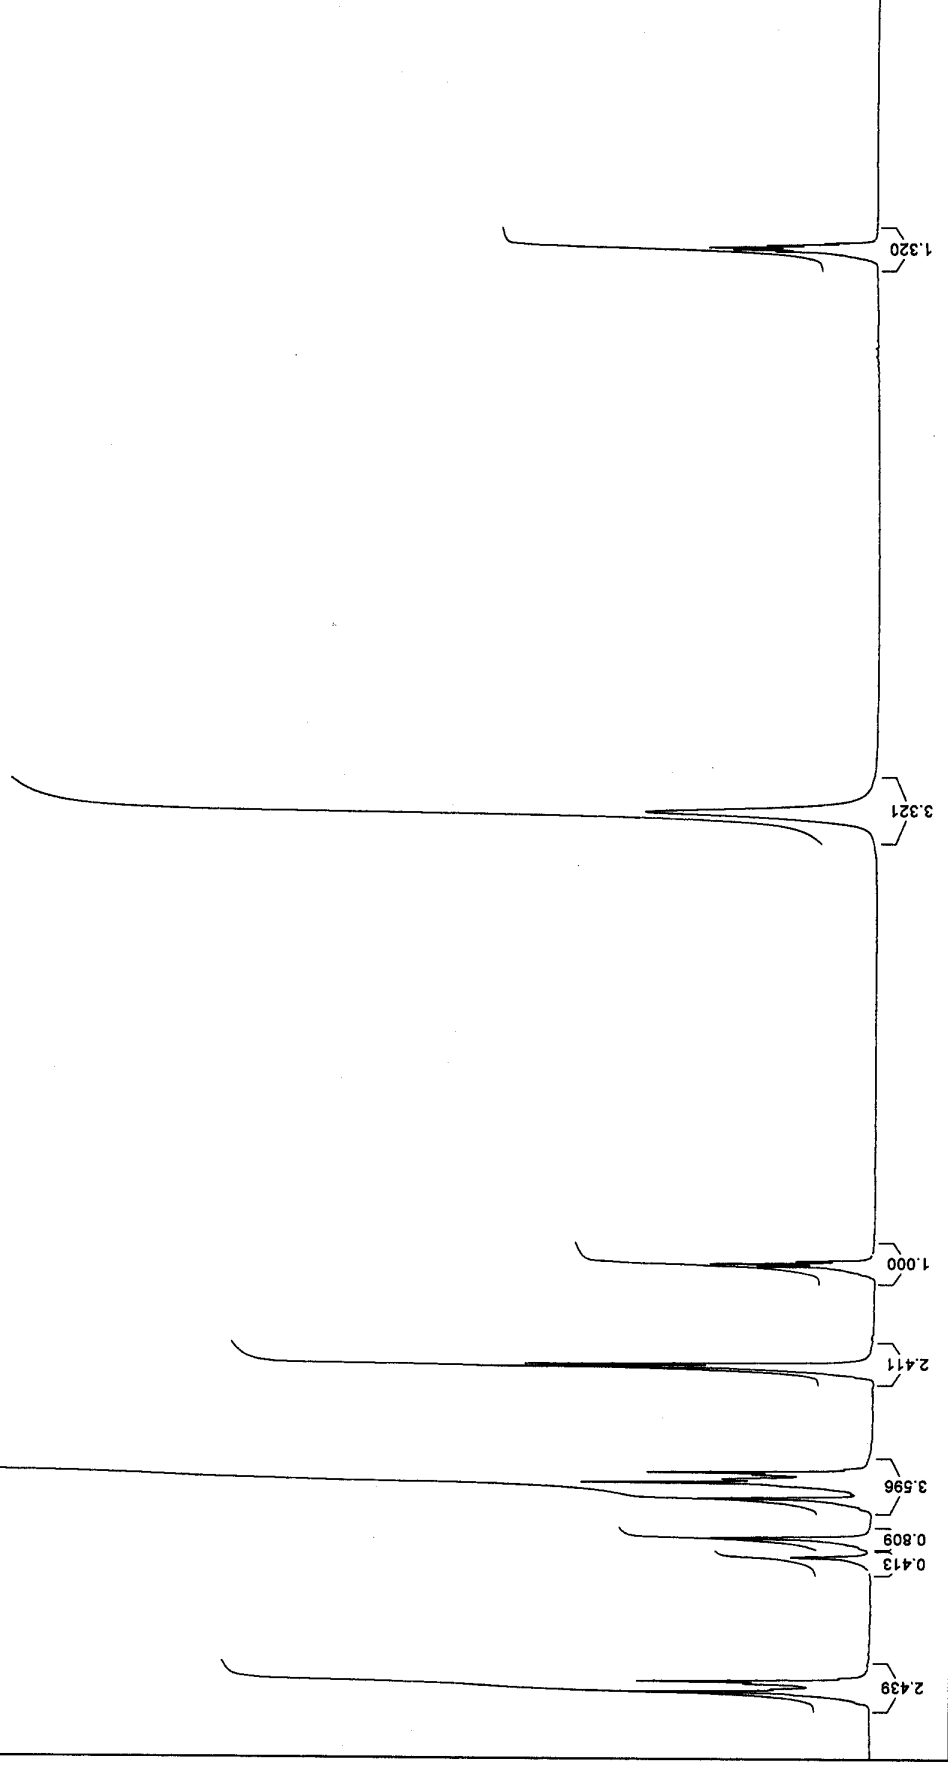

SpinWorks 2.5: R90 T_{err}aternal Lot # R90

7.3592
7.3524
7.3369
7.3303

6.9816
6.9272
6.8184
6.7745
6.7661
6.7647
6.7522
6.7457

6.4499
6.4427

6.1652
6.1582
6.1510

4.8881

3.3169
3.3116
3.3061
3.3007
3.2952

PPM 7.2 7.0 6.8 6.6 6.4 6.2 6.0 5.8 5.6 5.4 5.2 5.0 4.8 4.6 4.4 4.2 4.0 3.8 3.6 3.4 3.2 3.0 2.8

file: C:\Documents and Settings\Admin\Desktop\Cory NMR Data\September 10th, 2009\lkt.tar\090910v3_freq_of 0 ppm: 299.954547 MHz
transmitter freq.: 299.956947 MHz
time domain size: 23996 points
width: 5998.80 Hz = 19.998871 ppm = 0.249992 Hz/pt
number of scans: 16
processed size: 65536 complex points
LB: 0.100 GB: 0.0000
Hz/cm: 59.360 ppm/cm: 0.19790