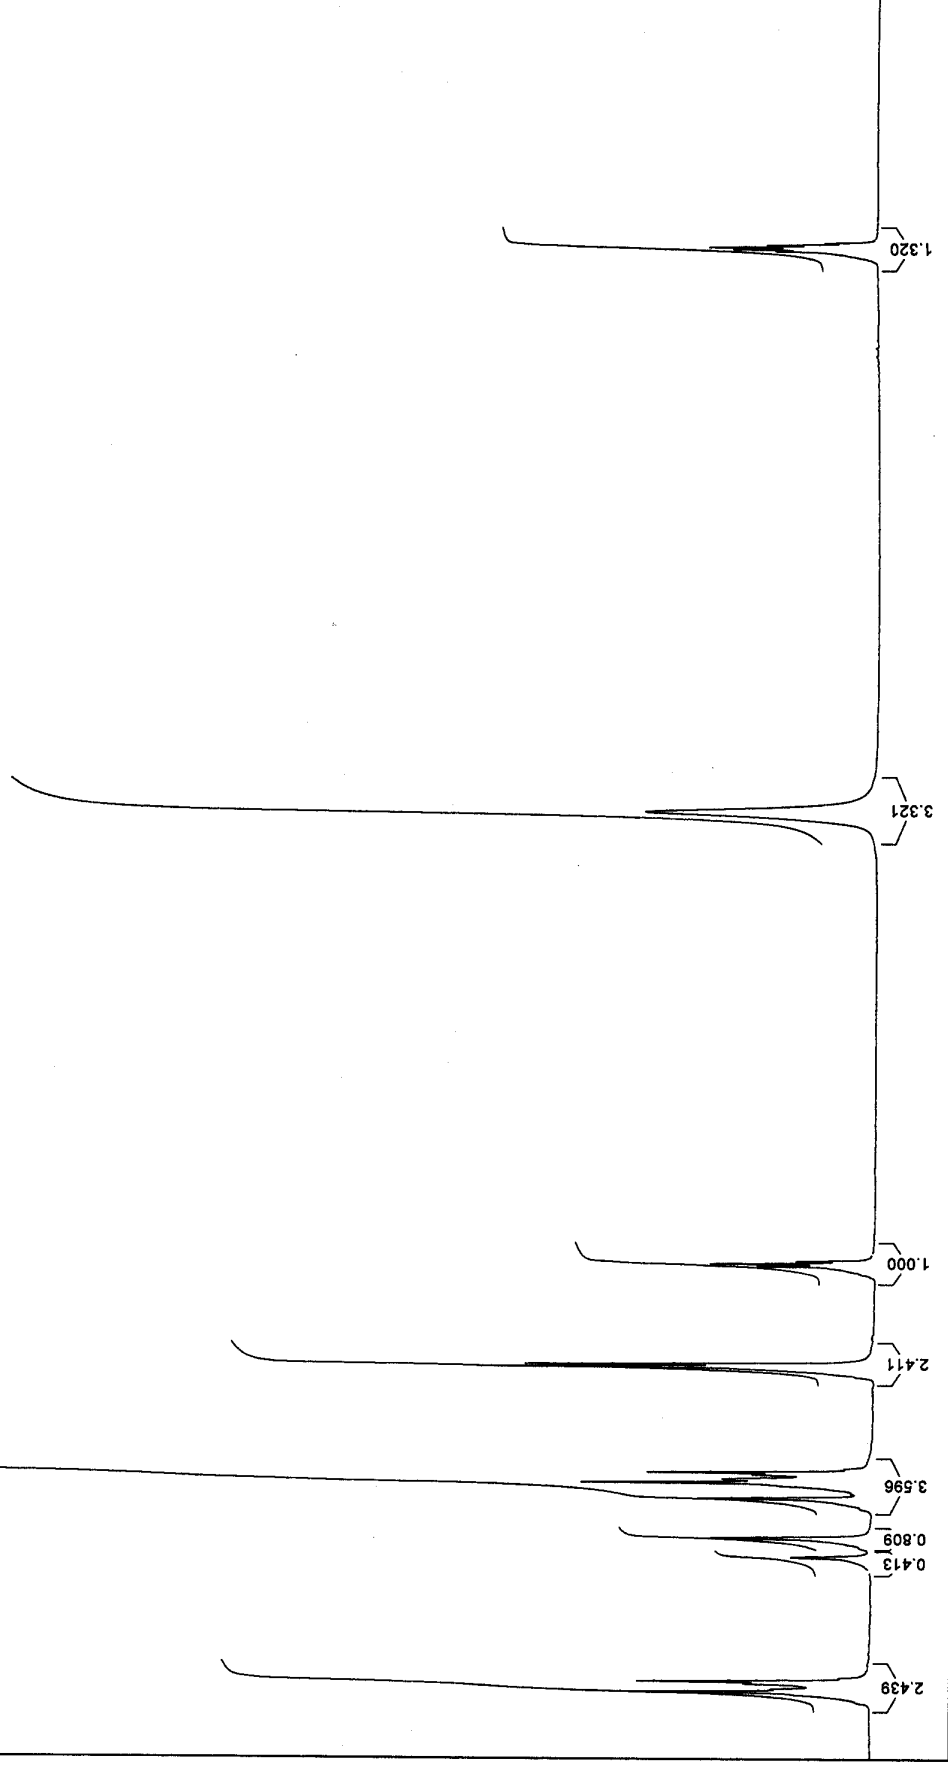

SpinWorks 2.5: R90 T_{err}aternal Lot # R90

7.3592
7.3524
7.3369
7.3303

6.9816
6.9272
6.8184
6.7745
6.7661
6.7522
6.7457

6.4499
6.4427

6.1652
6.1582
6.1510

4.8881

3.3169
3.3116
3.3061
3.3007
3.2952

PPM 7.2 7.0 6.8 6.6 6.4 6.2 6.0 5.8 5.6 5.4 5.2 5.0 4.8 4.6 4.4 4.2 4.0 3.8 3.6 3.4 3.2 3.0 2.8

file: C:\Documents and Settings\Admin\Desktop\Cory NMR Data\September 10th, 2009\lkt.tar\090910v3_freq. of 0 ppm: 299.954547 MHz
transmitter freq.: 299.956947 MHz
time domain size: 23996 points
width: 5998.80 Hz = 19.998871 ppm = 0.249992 Hz/pt
number of scans: 16
processed size: 65536 complex points
LB: 0.100 GB: 0.0000
Hz/cm: 59.360 ppm/cm: 0.19790